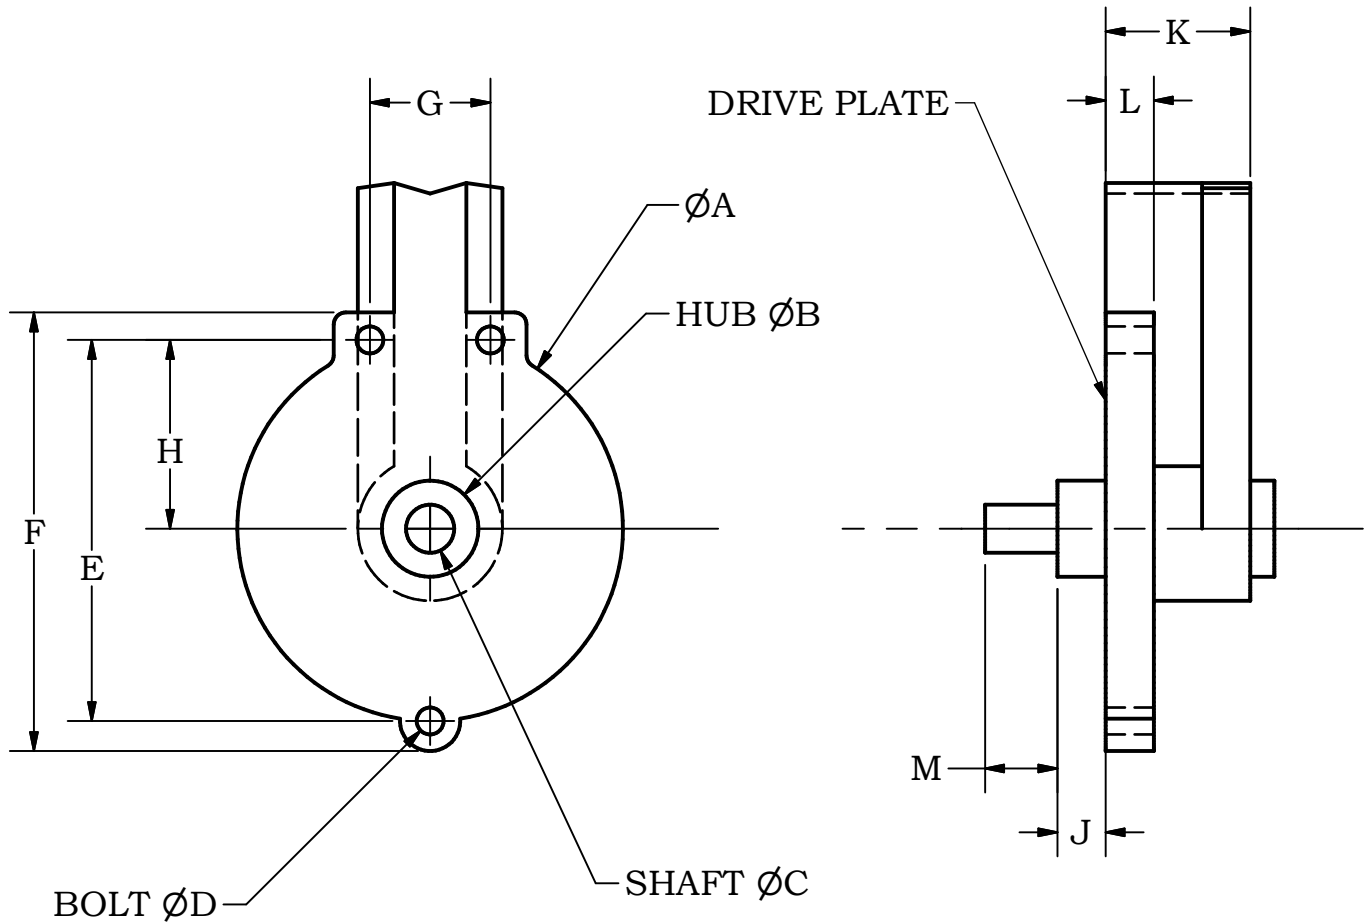

VANDUZEN YOKE DETAIL SURVEY

⊕ All dimensions are required

⊕ Mark unsure of accuracy of dimension with *

⊕ Provide photo of bell mounting and inside headpiece

 **Chime Master**[®]

P.O. Box 936 Lancaster, Ohio 43155 800.344.7464

help.chimemaster.com

LOCATION			
FOUNDRY		YEAR	
MOUNTING MATERIAL	Bell	Bronze Iron	BELL NUMBER
TECH.		DATE	
DOC# / DWG # ES11659		CUSTOMER NUMBER	REV