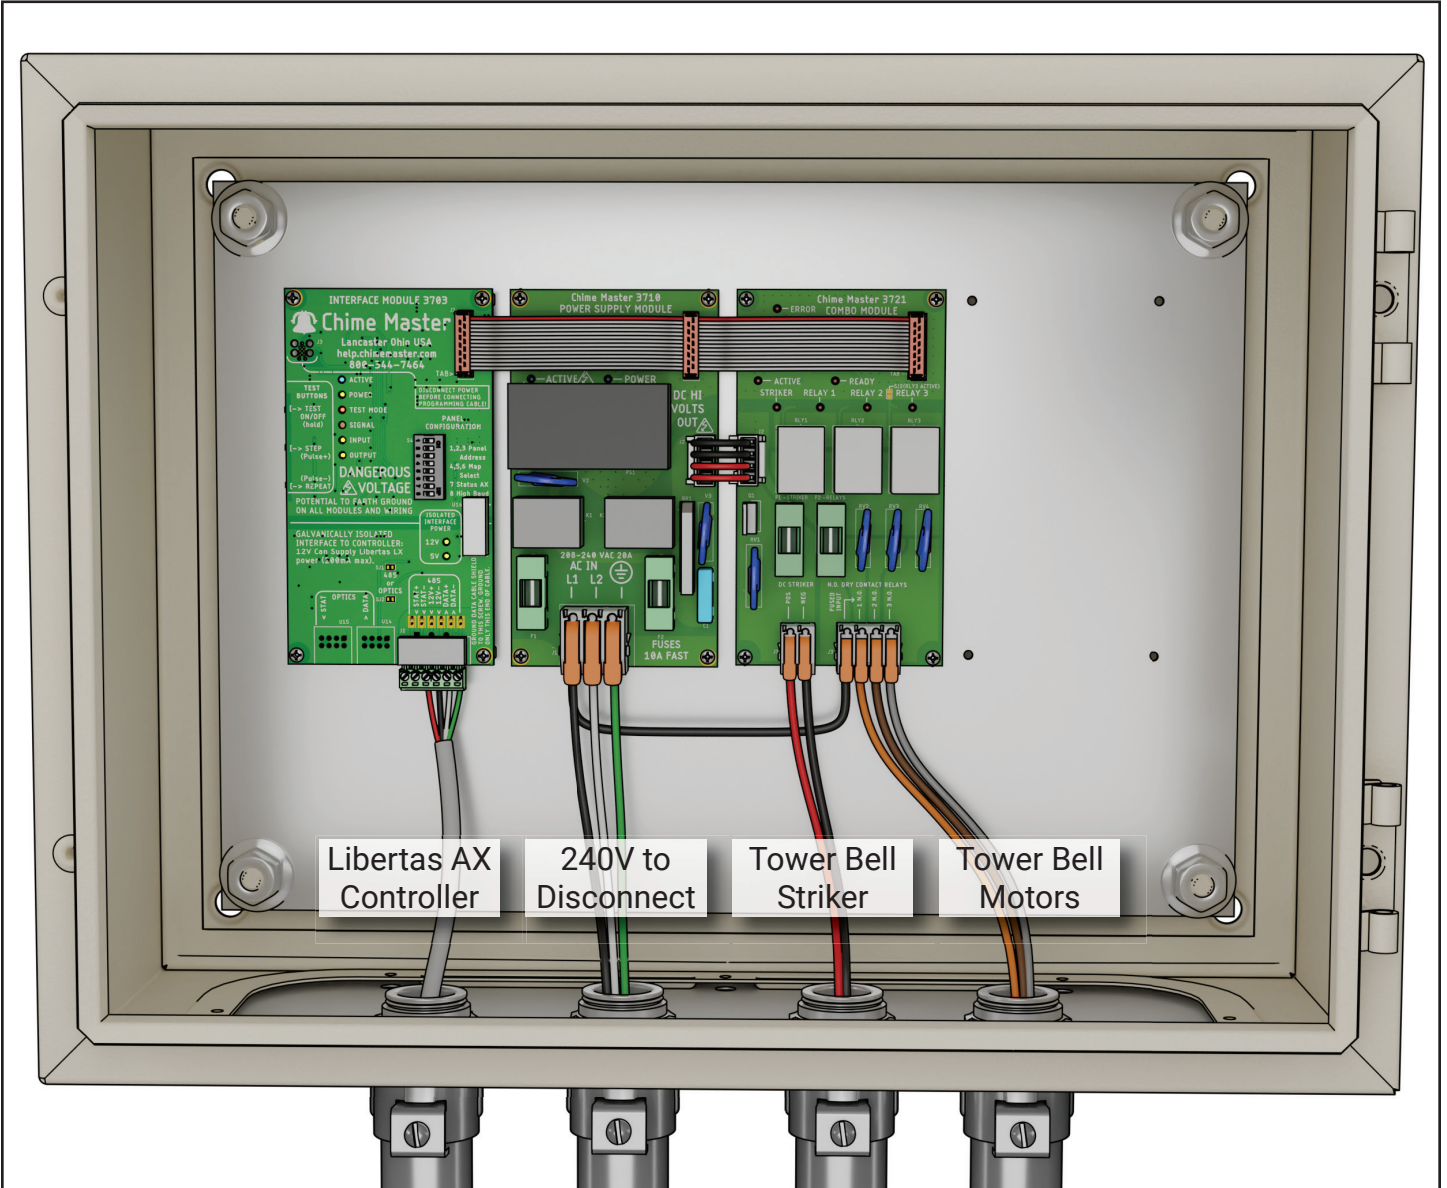

LibertasLX

3700 Panel

Libertas AX Controller

240V to Disconnect

Tower Bell Striker

Tower Bell Motors