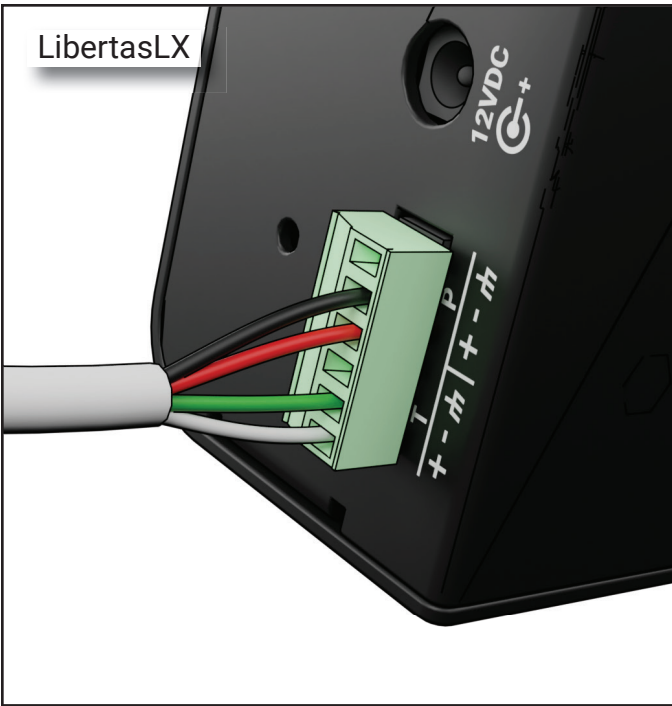

LibertasLX

3700 Panel

Libertas AX Controller

240V to Disconnect

Tower Bell Striker

Tower Bell Motors