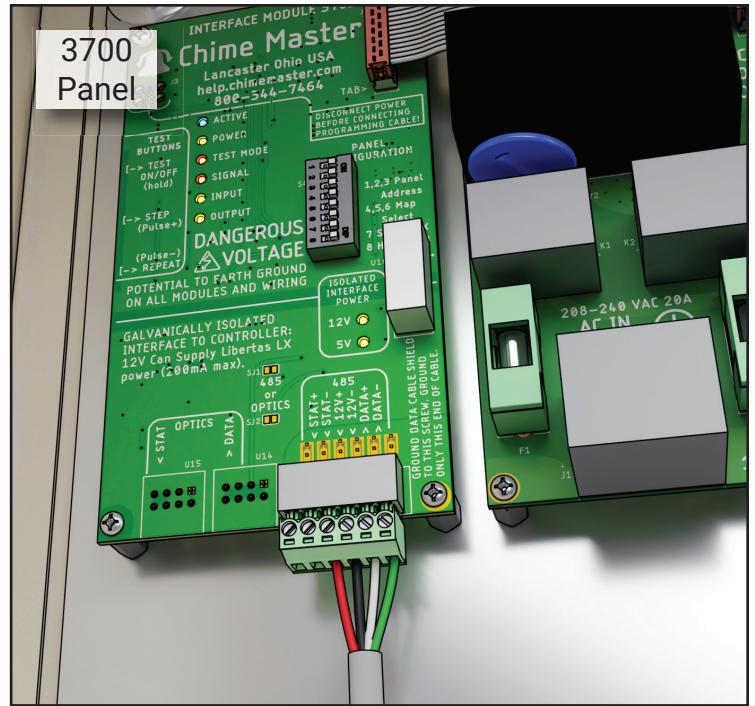

LibertasLX

3700 Panel

Libertas AX Controller

240V to Disconnect

Tower Bell Striker

Tower Bell Motors