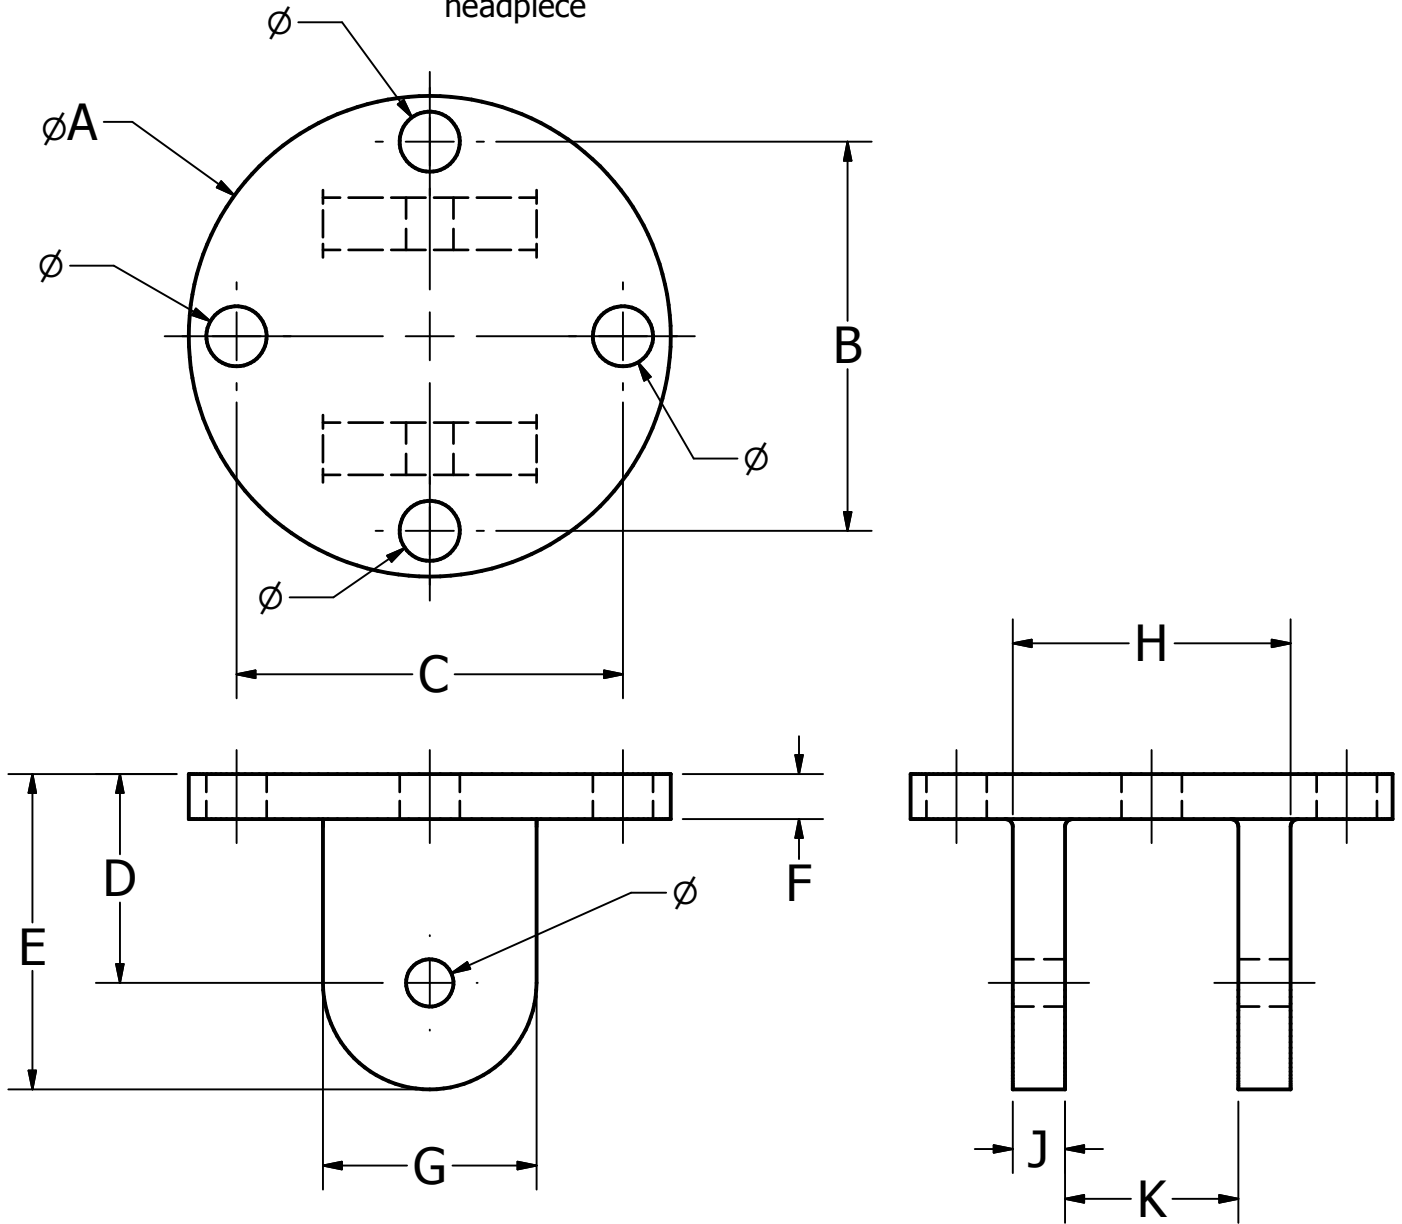

ROUND CLEVIS SURVEY

⊕ all dimensions are required

⊕ mark unsure of accuracy of dimension with *

⊕ provide photo of bell mounting and inside headpiece

Chime Master®

P.O. Box 936 Lancaster, Ohio 43155 800.344.7464

help.chimemaster.com

LOCATION			
FOUNDRY		YEAR	
MOUNTING MATERIAL	Bell	Bronze Iron	BELL NUMBER
TECH.		DATE	
DOC# / DWG # ES11668		CUSTOMER NUMBER	REV