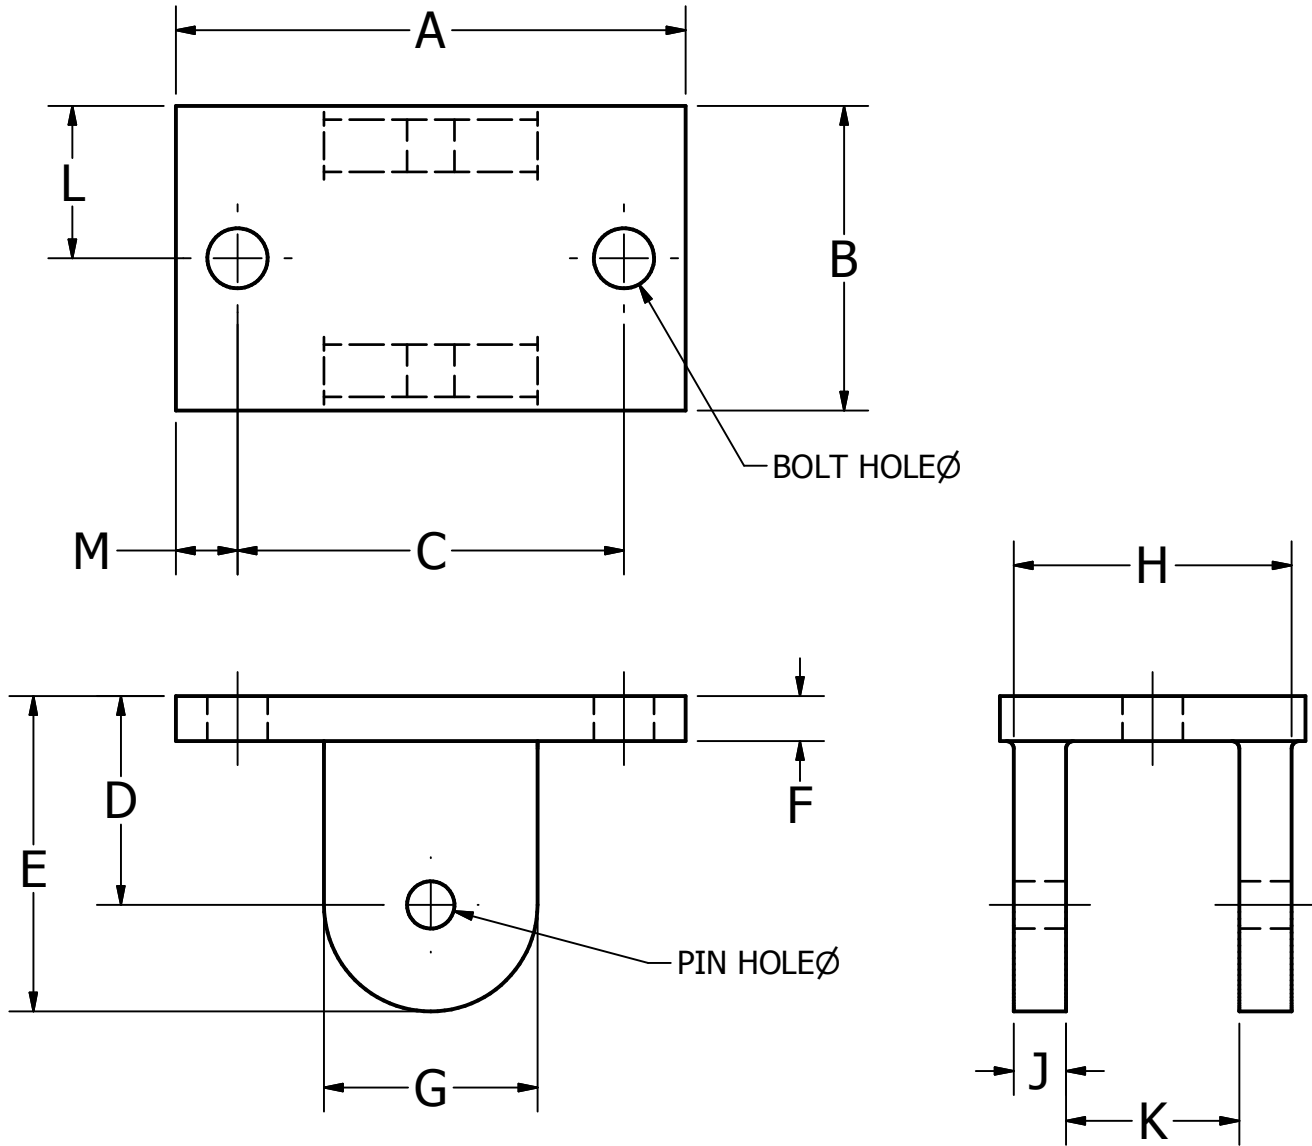

SQ/RET CLEVIS SURVEY

⊕ all dimensions are required

⊕ mark unsure of accuracy of dimension with *

⊕ provide photo of bell mounting and inside headpiece

Chime Master®

P.O. Box 936 Lancaster, Ohio 43155 800.344.7464

help.chimemaster.com

LOCATION			
FOUNDRY		YEAR	
MOUNTING MATERIAL	Bell	Bronze Iron	BELL NUMBER
TECH.		DATE	
DOC# / DWG # ES11669		CUSTOMER NUMBER	REV