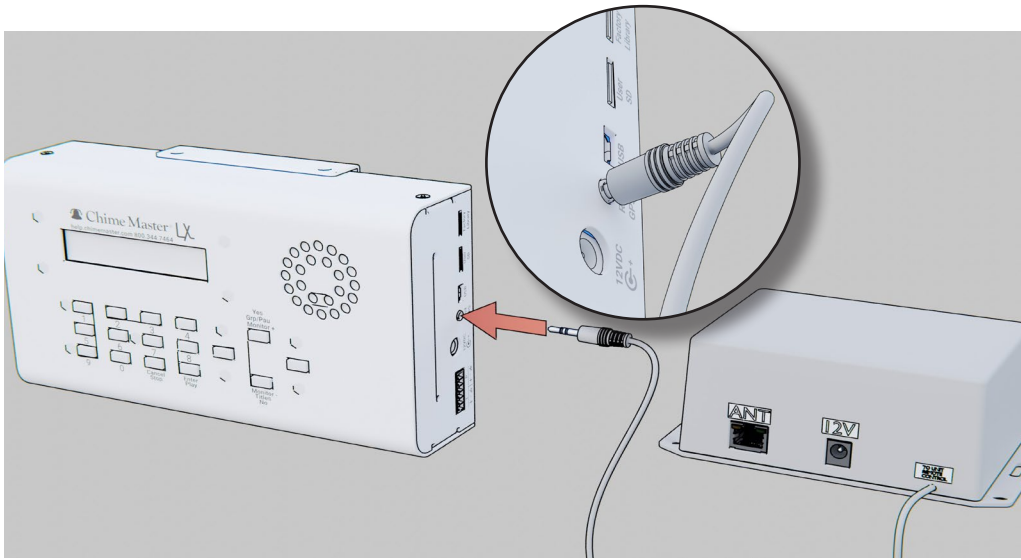

Chime Master LX Remote Kit Installation

Left to Right
Brown
White/brown
Green
White/blue
Blue
White/green
Orange
White/orange

Antenna can be located up to 1000 feet away for best signal.