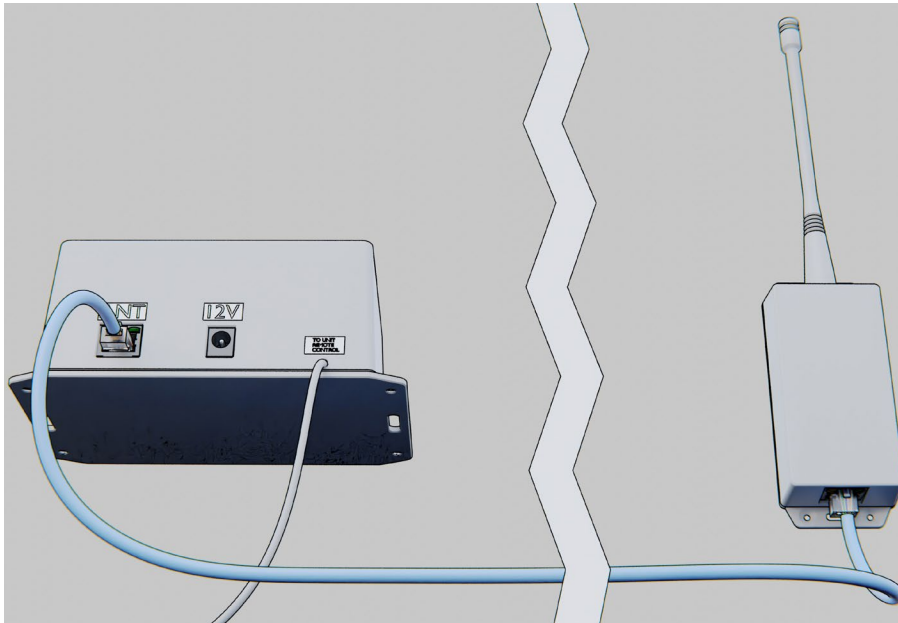

Chime Master LX Remote Kit Installation

Left to Right
Brown
White/brown
Green
White/blue
Blue
White/green
Orange
White/orange

Antenna can be located up to 1000 feet away for best signal.