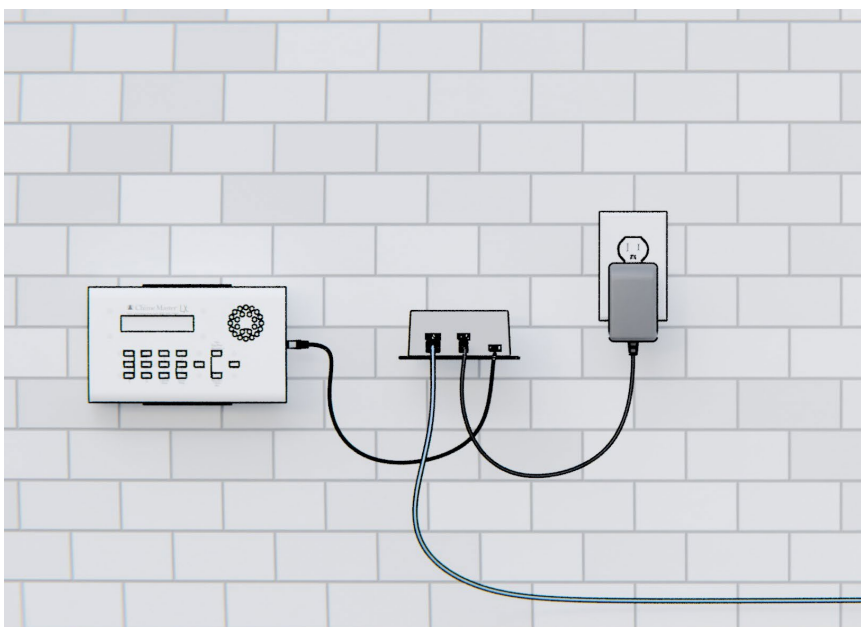

Chime Master LX Remote Kit Installation

Left to Right
Brown
White/brown
Green
White/blue
Blue
White/green
Orange
White/orange

Antenna can be located up to 1000 feet away for best signal.