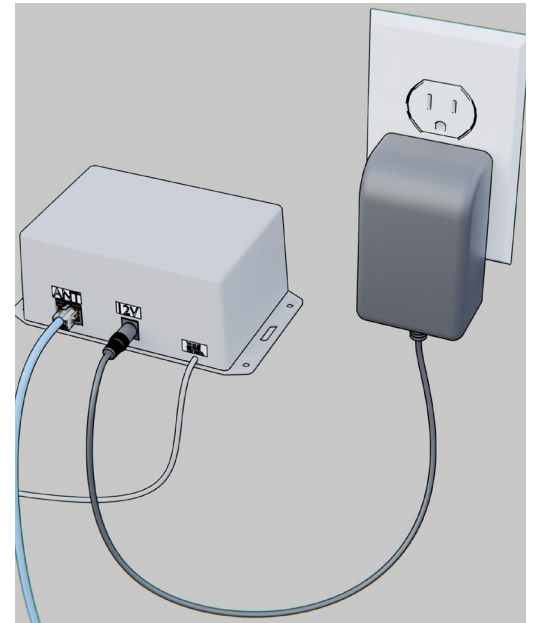

Chime Master LX Remote Kit Installation

Left to Right
Brown
White/brown
Green
White/blue
Blue
White/green
Orange
White/orange

Antenna can be located up to 1000 feet away for best signal.