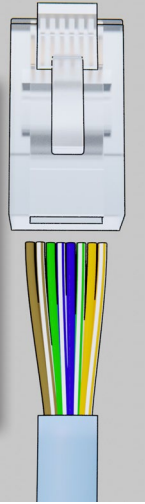

Chime Master LX Remote Kit Installation

Left to Right
Brown
White/brown
Green
White/blue
Blue
White/green
Orange
White/orange

Antenna can be located up to 1000 feet away for best signal.