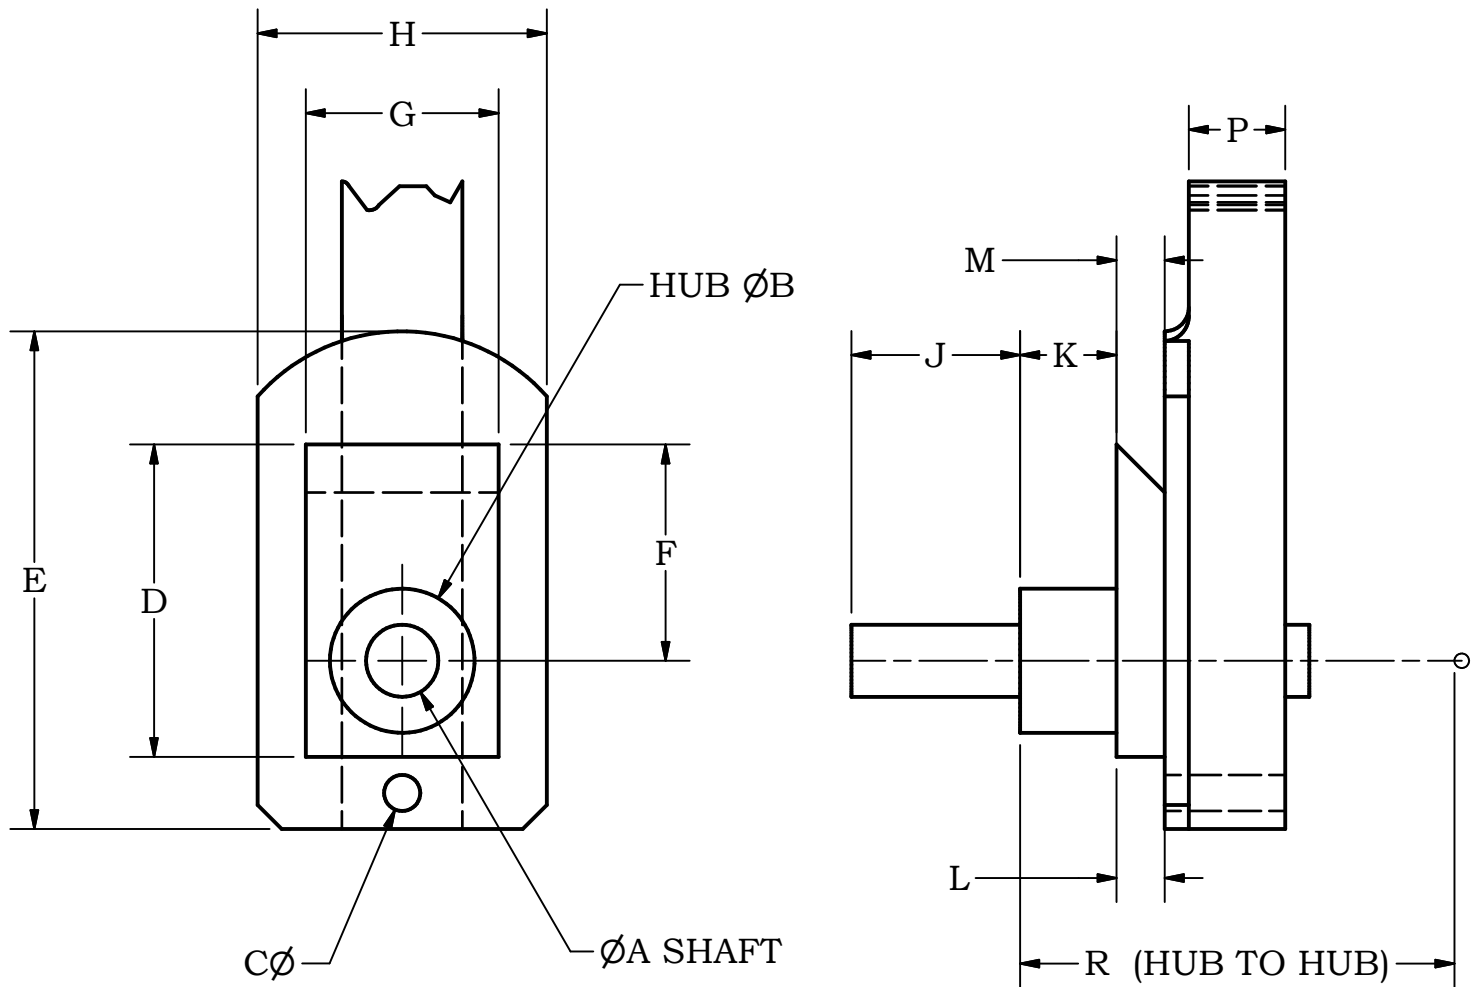

STUCKSTEDE YOKE DETAIL SURVEY

⊕ All dimensions are required

⊕ Mark unsure of accuracy of dimension with *

⊕ Provide photo of bell mounting and inside headpiece

Chime Master®

P.O. Box 936 Lancaster, Ohio 43155 800.344.7464

help.chimemaster.com

LOCATION			
FOUNDRY		YEAR	
STUCKSTEDE			
MOUNTING MATERIAL	Bell	Bronze Iron	BELL NUMBER
TECH.		DATE	
DOC# / DWG #		CUSTOMER NUMBER	REV
ES11663			