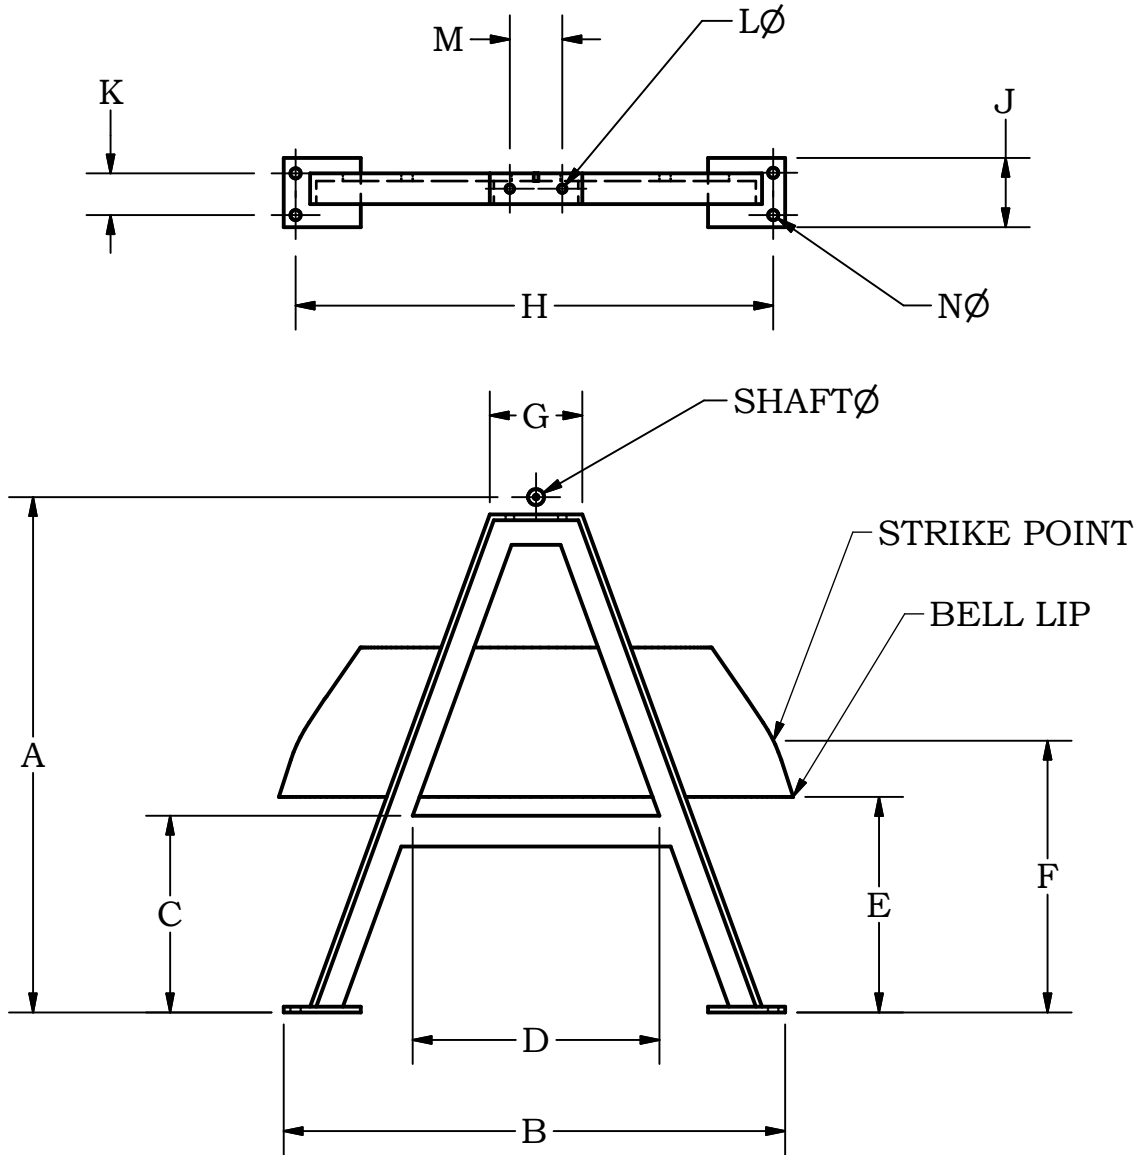

A-STAND FLAT BEARING MTG SURVEY

⊕ All dimensions are required

⊕ Mark unsure of accuracy of dimension with *

⊕ Provide photo of A-Stand

 Chime Master® P.O. Box 936 Lancaster, Ohio 43155 800.344.7464 help.chimemaster.com	LOCATION			
	FOUNDRY		YEAR	
	MOUNTING MATERIAL	Bell	Bronze Iron	BELL NUMBER
	TECH.		DATE	
	DOC# / DWG # ES11670		CUSTOMER NUMBER	