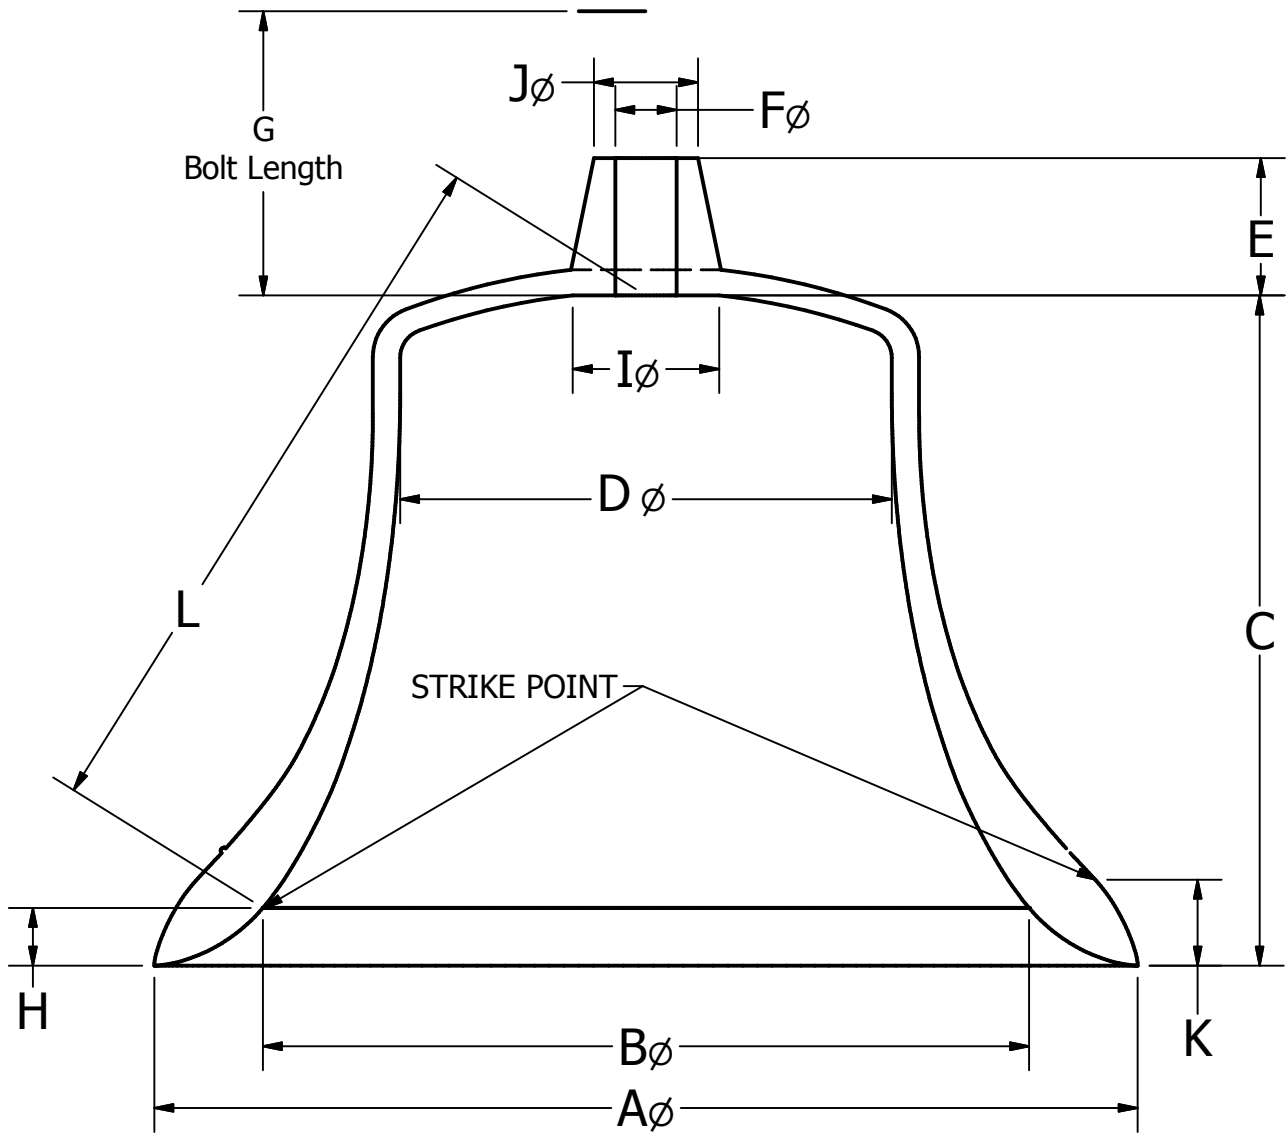

Bell Survey Cone Top

⊕ All dimensions are required

⊕ Mark unsure of accuracy of dimension with *

⊕ Provide photo of bell mounting and inside headpiece

 Chime Master® P.O. Box 936 Lancaster, Ohio 43155 800.344.7464 help.chimemaster.com				LOCATION				
				FOUNDRY		YEAR		
				MOUNTING MATERIAL		Bell	Bronze	BELL NUMBER
						Iron		
TECH..			DATE					
DOC# / DWG #		CUSTOMER NUMBER		REV				
ES11653								