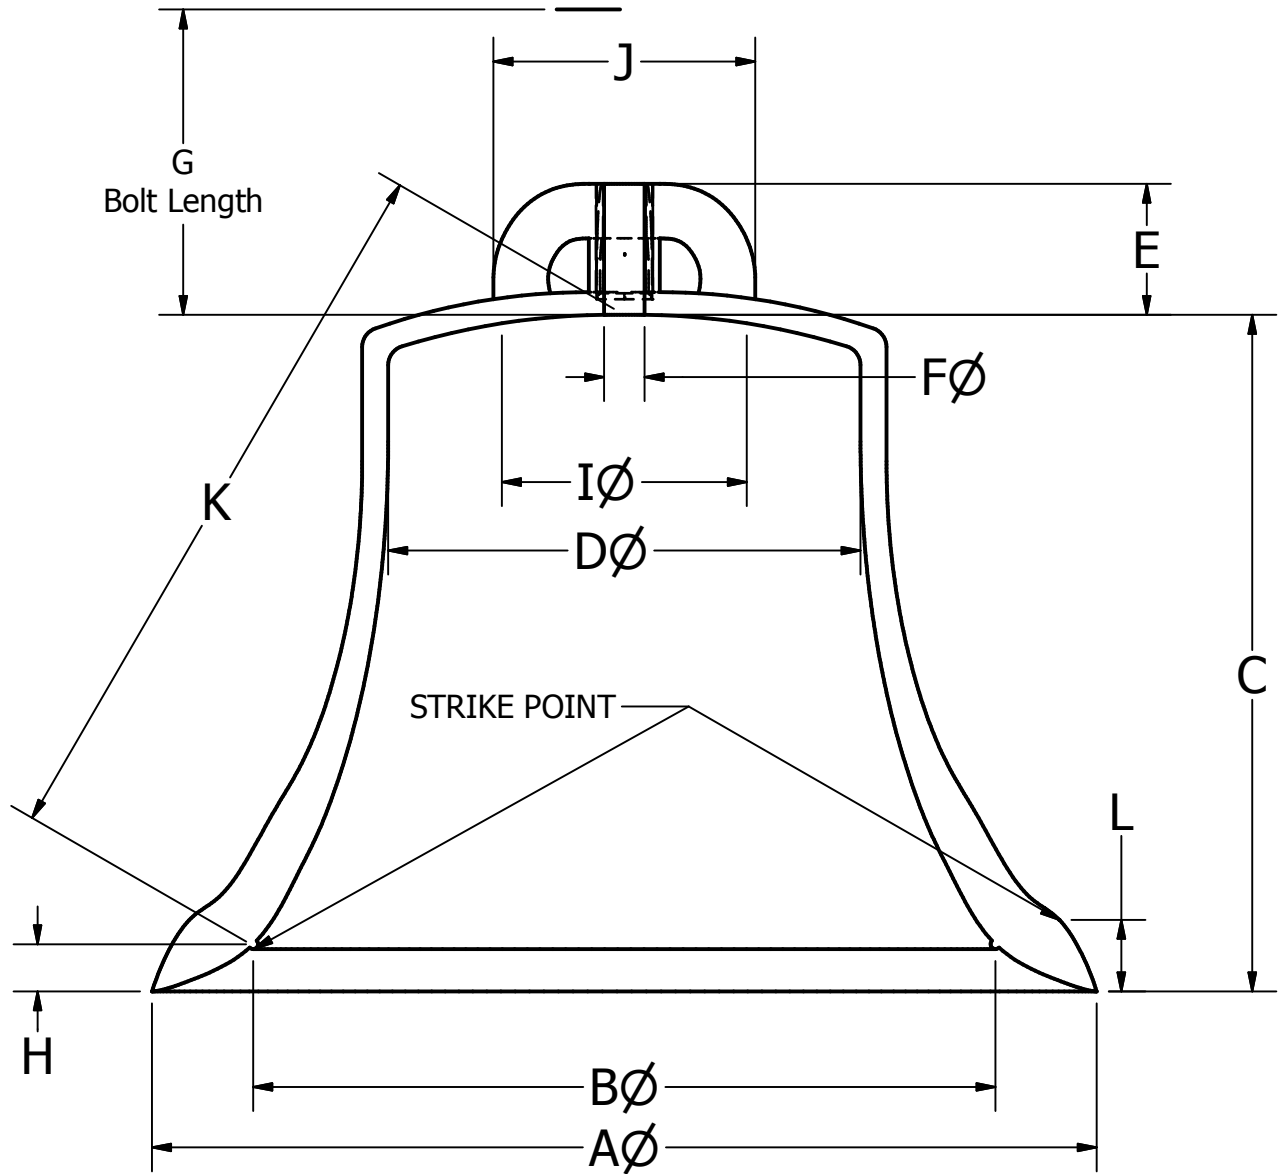

BELL SURVEY CROWN TOP

- all dimensions are required
- mark unsure of accuracy of dimension with *
- provide photo of bell mounting and inside headpiece

 Chime Master® P.O. Box 936 Lancaster, Ohio 43155 800.344.7464 help.chimemaster.com				LOCATION					
				FOUNDRY			YEAR		
				MOUNTING MATERIAL		Bell	Bronze Iron	BELL NUMBER	
				TECH.		DATE			
DOC# / DWG # ES11654			CUSTOMER NUMBER		REV				