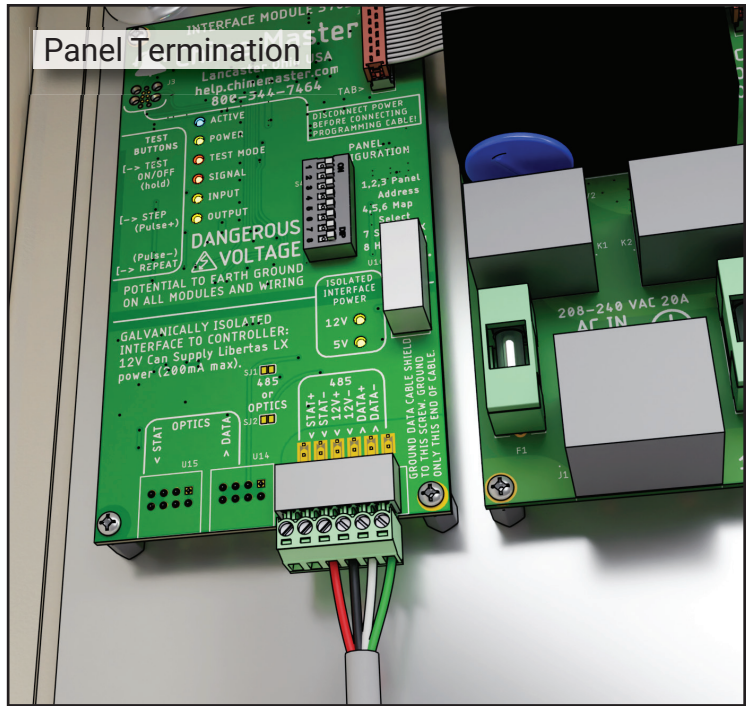

LX Termination

Panel Termination

Libertas AX Controller

240V to Disconnect

Tower Bell Strikers