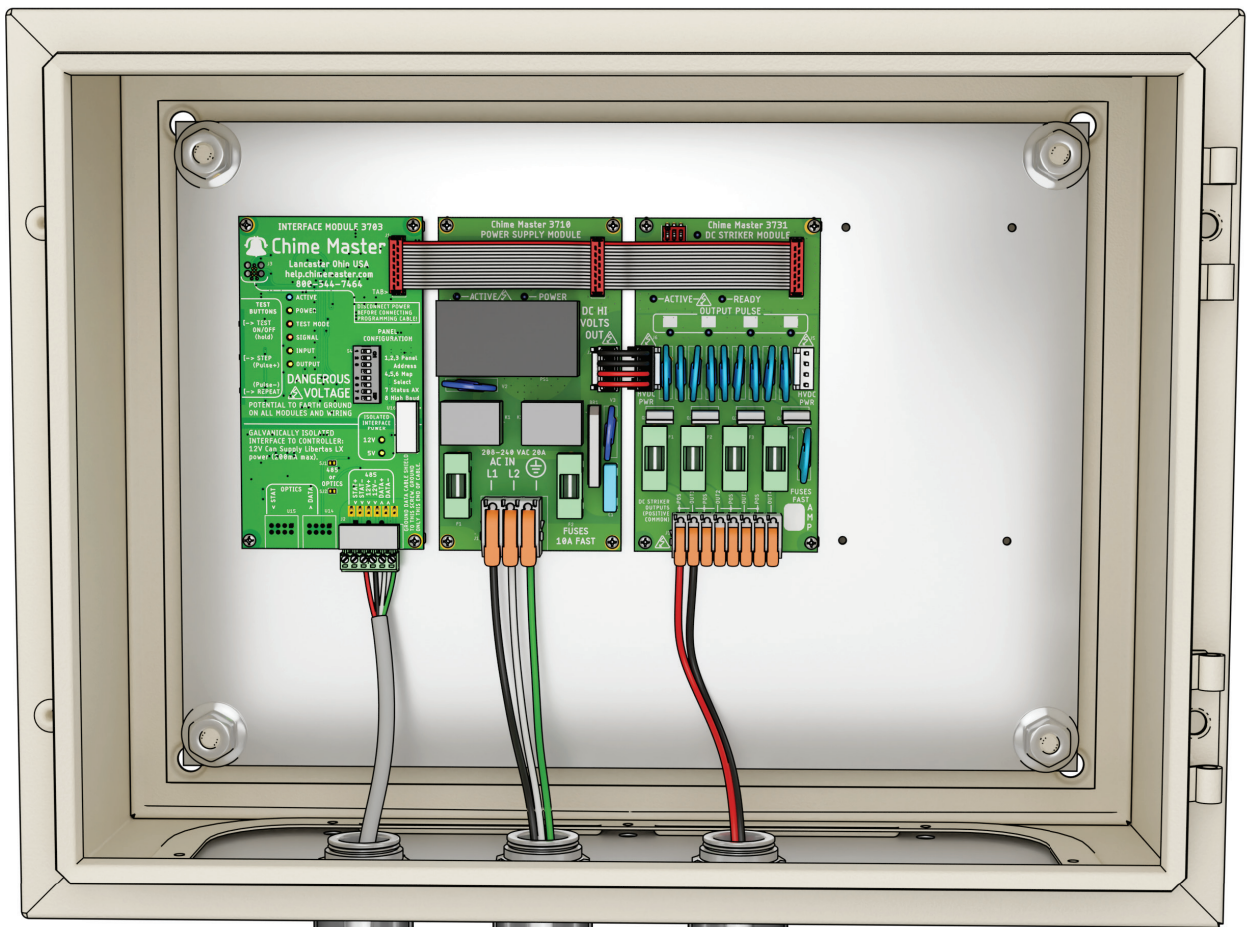

LX Termination

Panel Termination

Libertas AX Controller

240V to Disconnect

Tower Bell Strikers