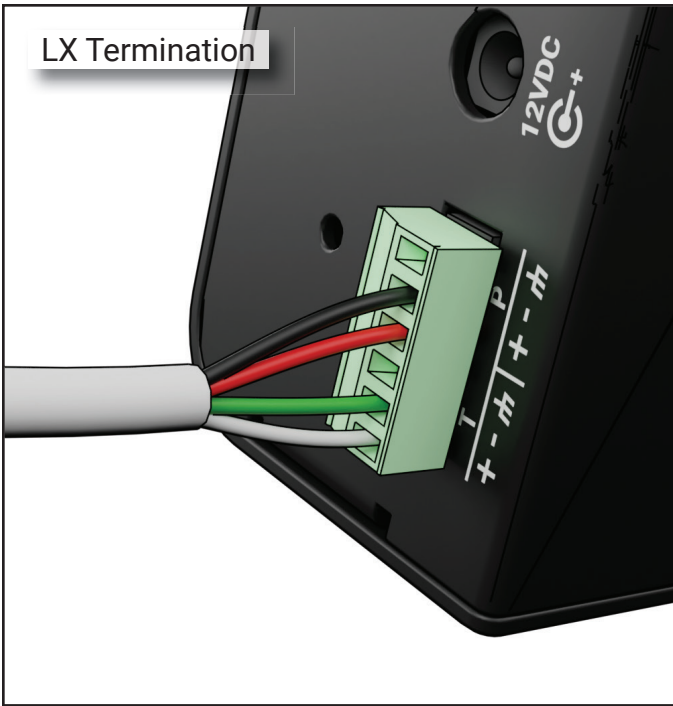

LX Termination

Panel Termination

Libertas AX Controller

240V to Disconnect

Tower Bell Strikers