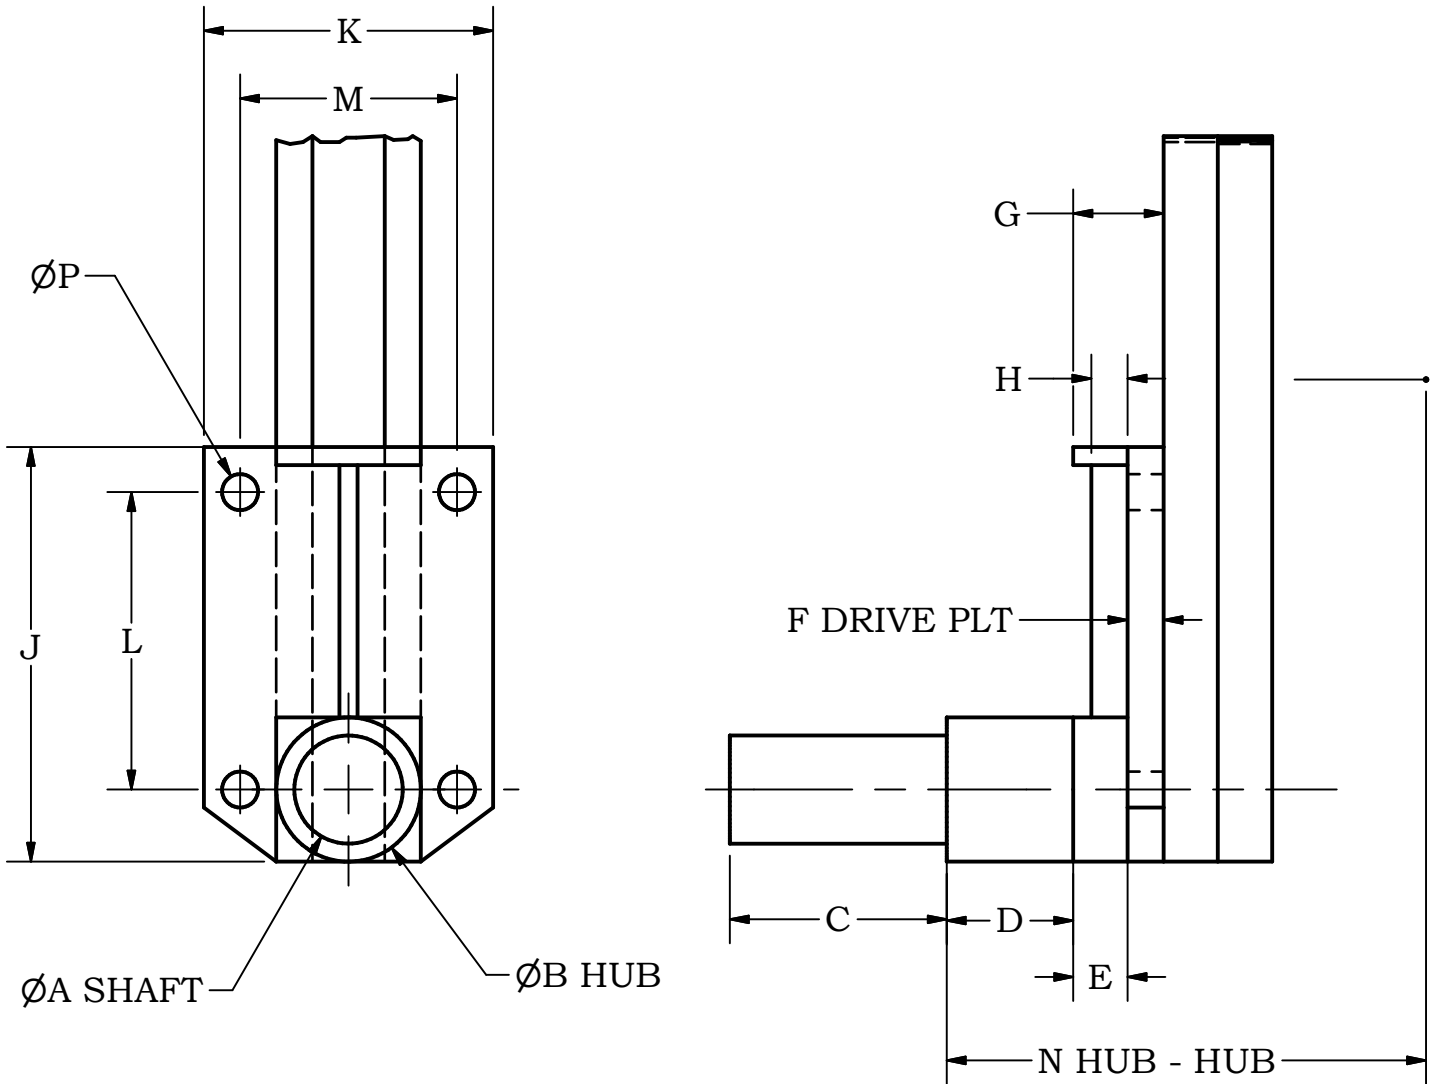

# MENEELY-W TROY YOKE DETAIL

⊕ All dimensions are required

⊕ Mark unsure of accuracy of dimension with \*

⊕ Provide photo of bell mounting and inside headpiece

 <b>Chime Master®</b> P.O. Box 936 Lancaster, Ohio 43155 800.344.7464 help.chimemaster.com				LOCATION			
				FOUNDRY		YEAR	
MOUNTING MATERIAL		Bell	Bronze Iron	BELL NUMBER			
TECH..			DATE				
DOC# / DWG # ES11662		CUSTOMER NUMBER		REV			